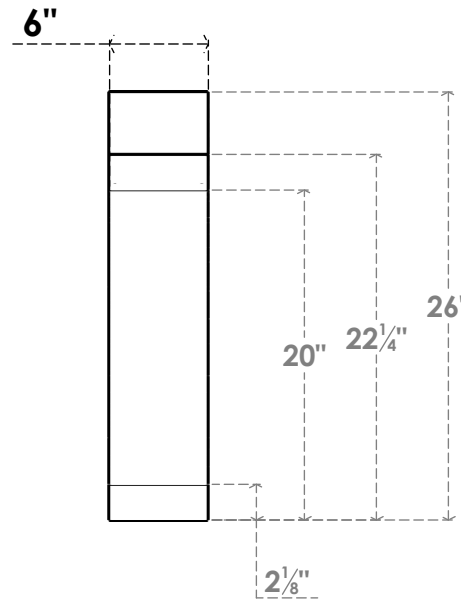

ITEM NUMBER: BRCPC060X26000X26000LEC

6"W X 26"D X 26"H LEGACY ARCHITECTURAL GRADE PVC CLOSED KNEE BRACE

SIDE PROFILE

FRONT PROFILE

ISOMETRIC

EKENA MILLWORK
2300 WEST MAIN ST.
CLARKSVILLE, TX 75426
TOLL FREE: 866-607-0453
WWW.EKENAMILLWORK.COM

NOTES

1. INSTALLATION TO BE COMPLETED IN ACCORDANCE WITH MANUFACTURER'S SPECIFICATIONS.
2. DRAWING MAY NOT BE TO SCALE
3. THIS DRAWING IS INTENDED FOR DESIGN AND PLANNING PURPOSES ONLY.
4. ALL INFORMATION CONTAINED HEREIN WAS CURRENT AT THE TIME OF DEVELOPMENT BUT MUST BE REVIEWED AND APPROVED BY THE PRODUCT MANUFACTURER TO BE CONSIDERED ACCURATE.
5. ARCHITECTURAL GRADE PVC PRODUCTS ARE MADE FROM EXPANDED CELLULAR PVC AND COME NATURALLY WHITE BUT MAY BE PAINTED