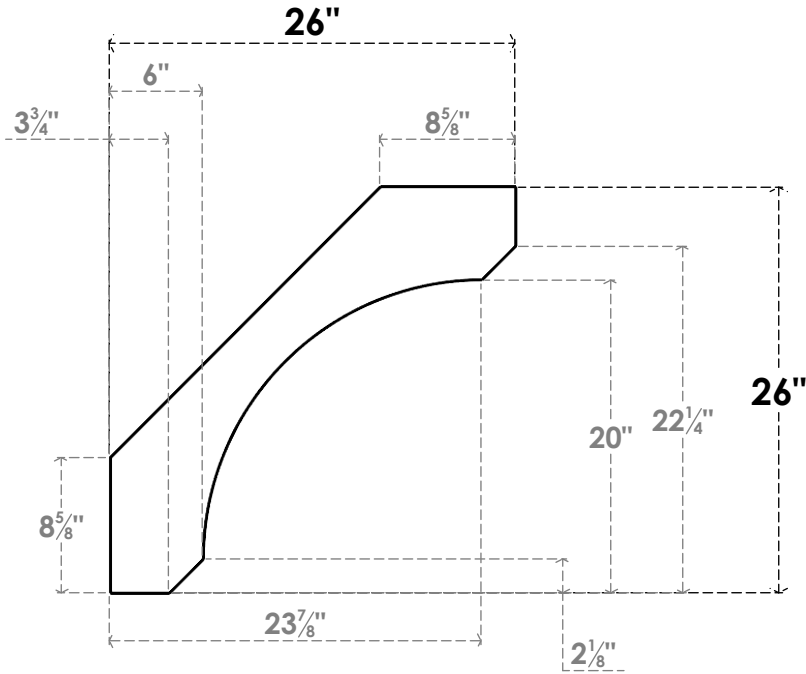

ITEM NUMBER: BRCPC060X26000X26000LEC

6"W X 26"D X 26"H LEGACY ARCHITECTURAL GRADE PVC CLOSED KNEE BRACE

SIDE PROFILE

FRONT PROFILE

ISOMETRIC

EKENA MILLWORK
2300 WEST MAIN ST.
CLARKSVILLE, TX 75426
TOLL FREE: 866-607-0453
WWW.EKENAMILLWORK.COM